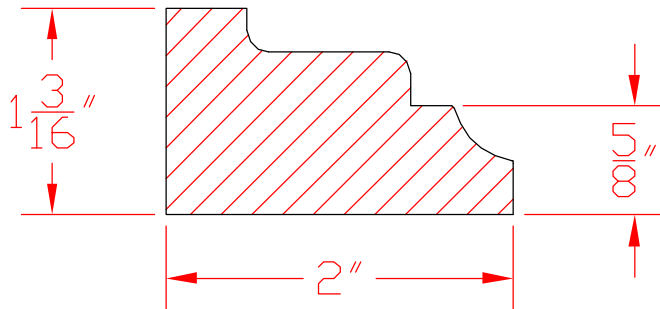

bin 182

2-3

2-75

 <b>Accent Architectural Millworks, Inc.</b>		Mouldings	
		Casings	
ITEM			BY DRB
PROJECT			Page #
SCALE	Full	DATE: 01/01/02	<b>8-32</b>