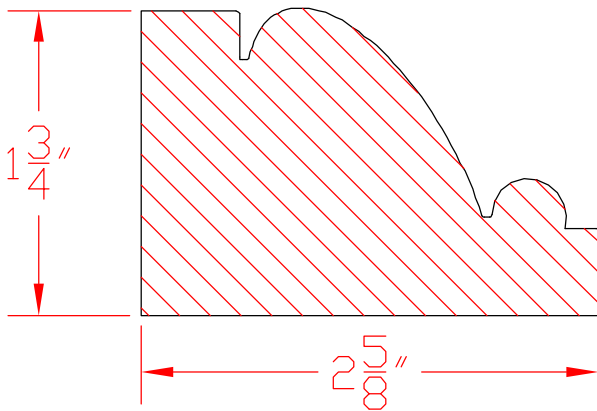

bin 27-a

2-66

2-71

2-68

 Accent Architectural Millworks, Inc.		
Mouldings		
ITEM	Casings	BY DRB
PROJECT		Page #
SCALE	Full	DATE: 01/01/02
		8-12