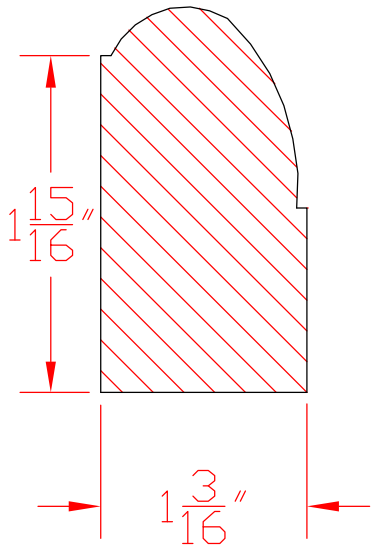

bin 63

bin 301

no #

 Accent Architectural Millworks, Inc.	
Mouldings	
ITEM	Casings
PROJECT	BY DRB
SCALE Full	Page #
DATE: 01/01/02	8-11