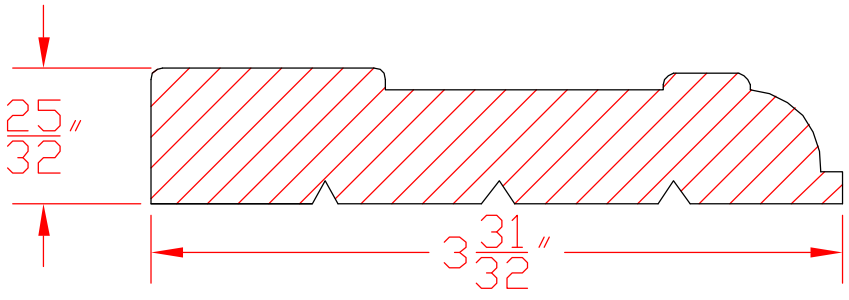

bin 233

2-113

 Accent Architectural Millworks, Inc.	
Mouldings	
ITEM	Casings
PROJECT	Page #
SCALE Full	DATE: 01/01/02
8-4	